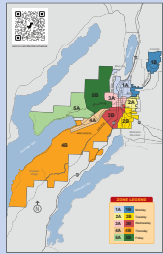

2025 Garbage & Organics Collection Schedule

Follow the example below to find your household's collection schedule.

1 Find your zone

Locate your home on the Zone Map (next page) and make note of your Collection Zone.

Example

Zone 1A, 1B, 2A, 2B, etc.

2 Find your pickup day

The colour of your Garbage Collection Zone tells you the day of the week for your collection.

Example

4B = Thursday

1A	1B	Monday
2A	2B	Tuesday
3A	3B	Wednesday
4A	4B	Thursday
5A	5B	Friday

7AM

Don't forget!
Place your carts at the curb **before 7am ON** your collection day, **NOT** the night before.

GARBAGE

Garbage is picked up **every other week** on your collection day.

ORGANICS

Organics are picked up **every week** on your collection day.

Zone Map

For a detailed ZONE map, scan the QR code or visit: vernon.ca/collectionschedule

ZONE LEGEND		
1A	1B	Monday
2A	2B	Tuesday
3A	3B	Wednesday
4A	4B	Thursday
5A	5B	Friday