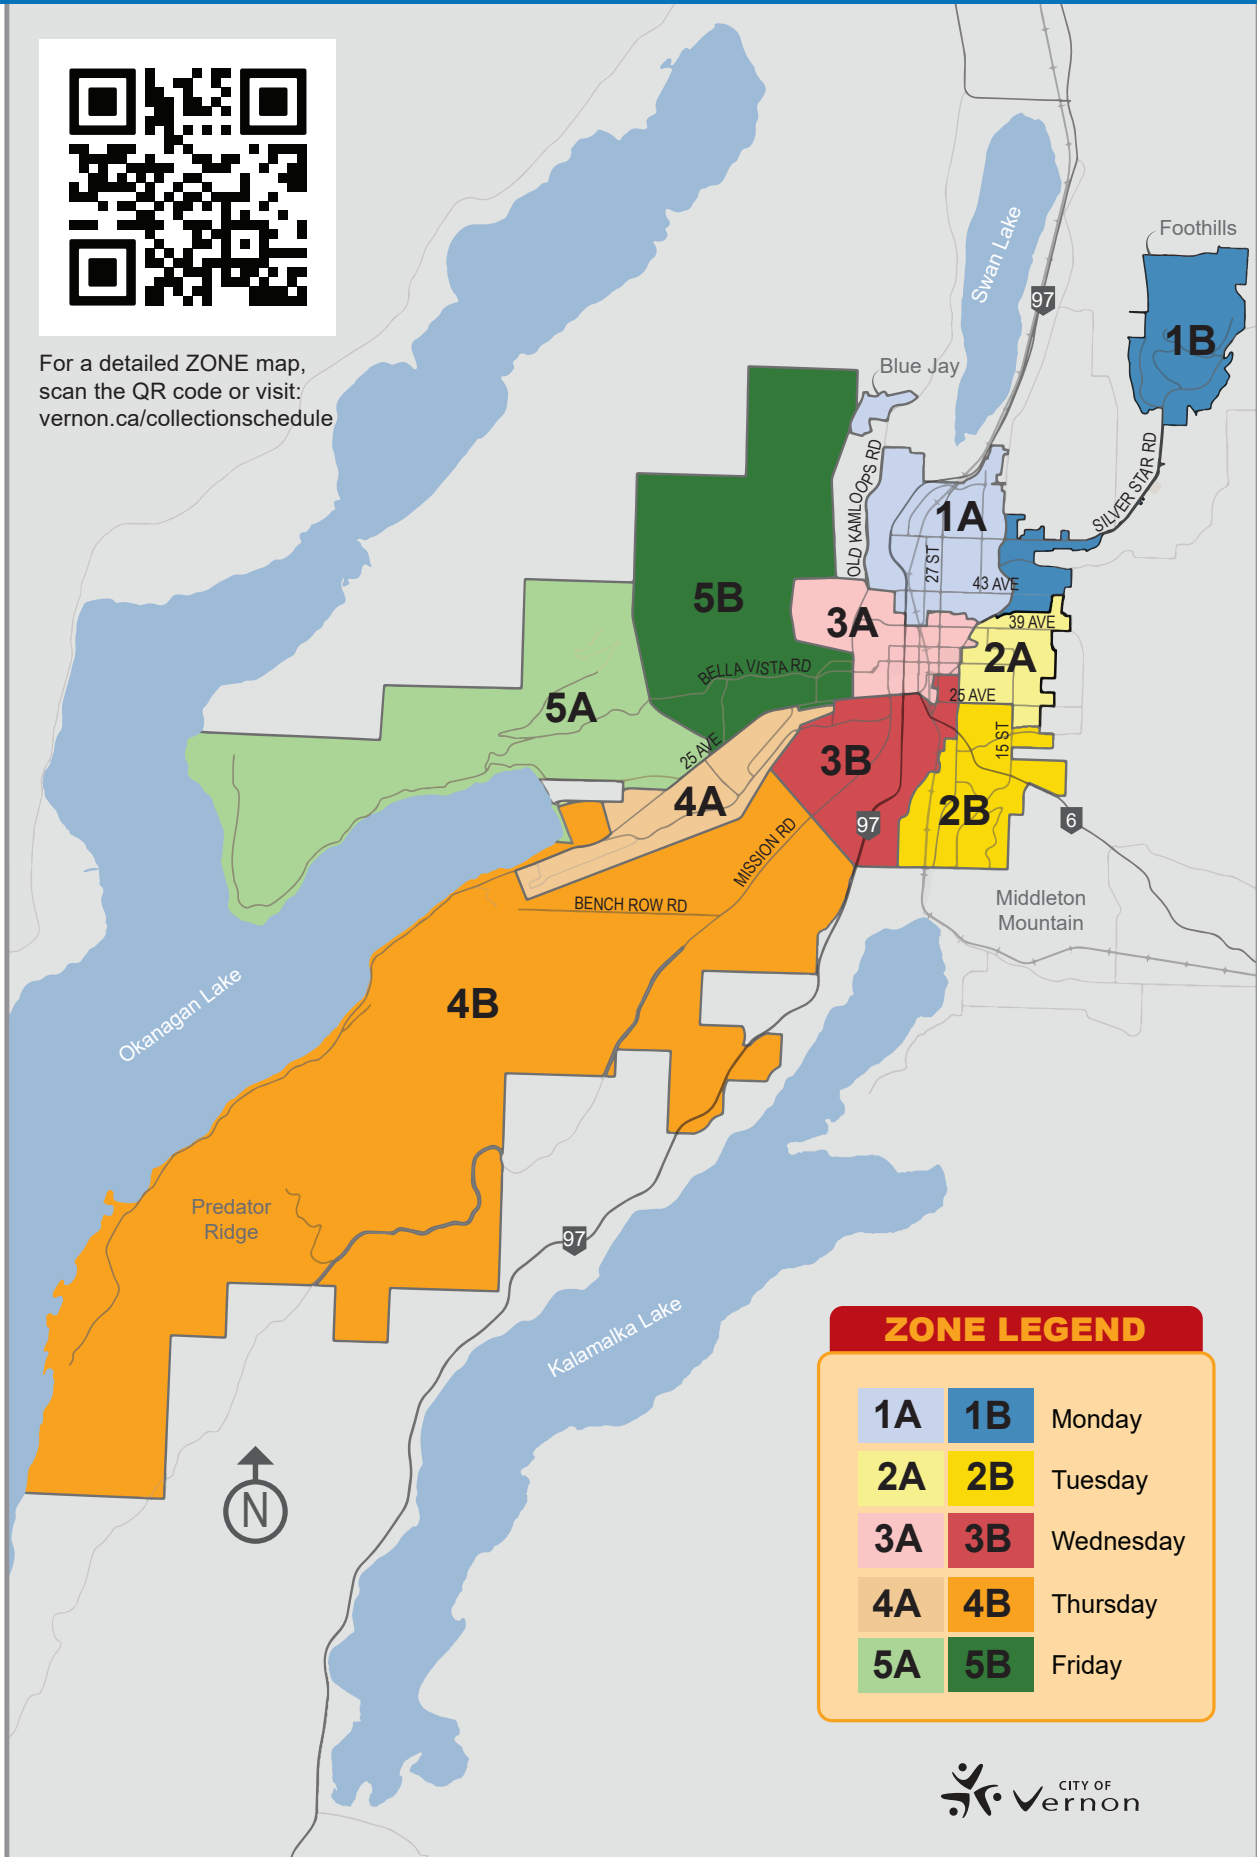

***NOTE:** Pickup will not occur on Dec. 25, 2025. The pickup schedule will shift to the next day for the remainder of the week, concluding on Saturday. Regular scheduling will resume the following week.

SEPTEMBER 2025

S	M	T	W	T	F	S
	1	2	3	4	5	6
7	8	9	10	11	12	13
14	15	16	17	18	19	20
21	22	23	24	25	26	27
28	29	30				

OCTOBER 2025

S	M	T	W	T	F	S
			1	2	3	4
5	6	7	8	9	10	11
12	13	14	15	16	17	18
19	20	21	22	23	24	25
26	27	28	29	30	31	

NOVEMBER 2025

S	M	T	W	T	F	S
						1
2	3	4	5	6	7	8
9	10	11	12	13	14	15
16	17	18	19	20	21	22
23	24	25	26	27	28	29
30						

DECEMBER 2025

S	M	T	W	T	F	S
	1	2	3	4	5	6
7	8	9	10	11	12	13
14	15	16	17	18	19	20
21	22	23	24	25*	26	27
28	29	30	31			

Zone Map

For a detailed ZONE map, scan the QR code or visit: vernon.ca/collectionschedule

ZONE LEGEND		
1A	1B	Monday
2A	2B	Tuesday
3A	3B	Wednesday
4A	4B	Thursday
5A	5B	Friday